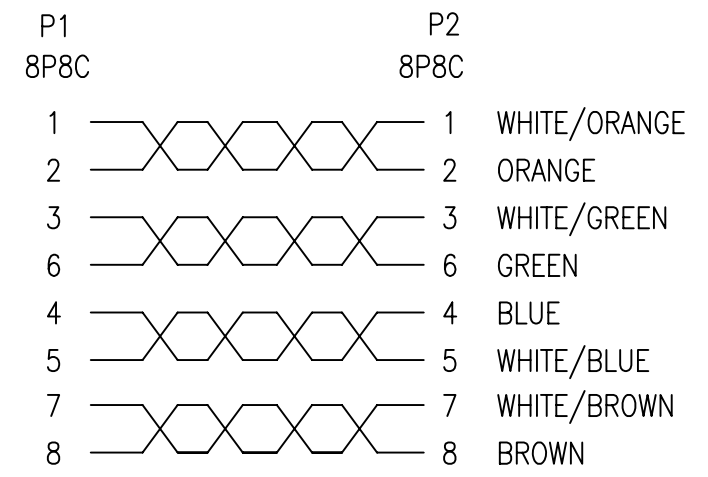

CUSTOMER NO:	REMARK
	Cablematic

PINOUT:

PART NO.:	CUSTOMER NO.:	LENGTH	PE BAG SIZE	LABEL SIZE	CARTON Q'TY
W47C5UYL0.25	RL31	250±20MM	6"*8"*0.06MM	40*60mm	350PCS
W47C5UYL0.5	RL32	500±30MM	6"*8"*0.06MM	40*60mm	300PCS
W47C5UYL01	RL33	1000±30MM	6"*8"*0.06MM	40*60mm	200PCS
W47C5UYL02	RL34	2000±30MM	6"*8"*0.06MM	40*60mm	150PCS
W47C5UYL03	RL35	3000±30MM	8"*10"*0.08MM	40*60mm	80PCS
W47C5UYL04	RL36	4000±40MM	8"*10"*0.08MM	40*60mm	60PCS
W47C5UYL05	RL37	5000±50MM	8"*12"*0.08MM	40*60mm	50PCS
W47C5UYL15	RL39	15000±100MM	8"*12"*0.08MM	40*60mm	20PCS
W47C5UYL20	RL40	20000±100MM	9"*14"*0.08MM	40*60mm	15PCS

3	OUTER JACKET PVC 45Pa YELLOW(1501) (RoHS)
2	RJ45 8P8C PLUG PLATED GOLD 3U" UN/SHIELD (RoHS)
1	CAT. 5E UTP CABLE 26#4P(7/0.16) CCA STRANDED TYPE YELLOW(1501) OD:5.0MM XXXXMM (RoHS)

B	ADD LENGTH	J.LAN	15/10/10										
REV.	ECR	DESCRIPTION	C.N. DATE										
<small>THESE DRAWINGS AND SPECIFICATIONS ARE THE PROPERTY OF WIRETEK COMPUTER LIMITED AND SHALL NOT BE REPRODUCED COPIED OR USED IN ANY MANNER WITHOUT THE PRIOR WRITTEN CONSENT OF WIRETEK COMPUTER LIMITED.</small>													
<small>UNLESS OTHERWISE SPECIFIED: DIMENSIONS ARE IN MILLIMETERS ANGULAR TOLERANCE: ±1.0°</small>		TITLE											
<table border="1"> <tr> <th>DIMENSIONS</th> <th>TOLERANCE</th> </tr> <tr> <td>0.00 TO 30.00mm</td> <td>±0.10mm</td> </tr> <tr> <td>30.01 TO 80.00mm</td> <td>±0.13mm</td> </tr> <tr> <td>80.01 TO 150.00mm</td> <td>±0.15mm</td> </tr> <tr> <td>150.01mm ↑</td> <td>±0.20mm</td> </tr> </table>		DIMENSIONS	TOLERANCE	0.00 TO 30.00mm	±0.10mm	30.01 TO 80.00mm	±0.13mm	80.01 TO 150.00mm	±0.15mm	150.01mm ↑	±0.20mm	<b>UTP CABLE</b>	
DIMENSIONS	TOLERANCE												
0.00 TO 30.00mm	±0.10mm												
30.01 TO 80.00mm	±0.13mm												
80.01 TO 150.00mm	±0.15mm												
150.01mm ↑	±0.20mm												
MATERIAL		PART NO.											
FINISH		SCALE											
<b>MATERIAL</b>		<b>W47C5UYLXX</b>											
<b>FINISH</b>		SHEET 1/2 UNIT MM SIZE A4 REV. B											