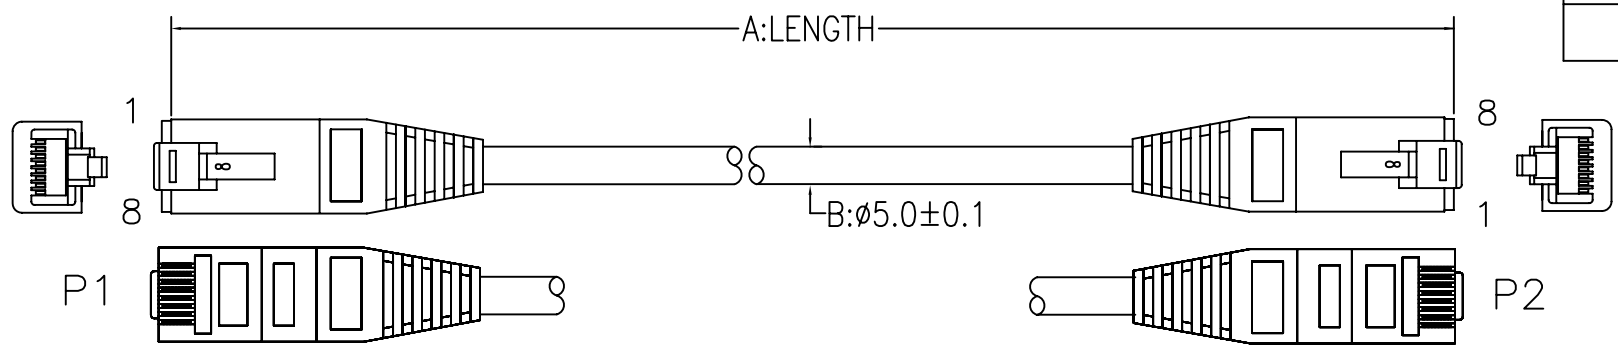

CUSTOMER NO:	REMARK
	Cablematic

PINOUT:

PART NO.:	CUSTOMER NO.:	LENGTH	PE BAG SIZE	LABEL SIZE	CARTON Q'TY
W47C5UYL0.25	RL31	250±20MM	6"*8"*0.06MM	40*60mm	350PCS
W47C5UYL0.5	RL32	500±30MM	6"*8"*0.06MM	40*60mm	300PCS
W47C5UYL01	RL33	1000±30MM	6"*8"*0.06MM	40*60mm	200PCS
W47C5UYL02	RL34	2000±30MM	6"*8"*0.06MM	40*60mm	150PCS
W47C5UYL03	RL35	3000±30MM	8"*10"*0.08MM	40*60mm	80PCS
W47C5UYL04	RL36	4000±40MM	8"*10"*0.08MM	40*60mm	60PCS
W47C5UYL05	RL37	5000±50MM	8"*12"*0.08MM	40*60mm	50PCS
W47C5UYL15	RL39	15000±100MM	8"*12"*0.08MM	40*60mm	20PCS
W47C5UYL20	RL40	20000±100MM	9"*14"*0.08MM	40*60mm	15PCS

3	OUTER JACKET PVC 45Pa YELLOW(1501) (RoHS)
2	RJ45 8P8C PLUG PLATED GOLD 3U" UN/SHIELD (RoHS)
1	CAT. 5E UTP CABLE 26#4P(7/0.16) CCA STRANDED TYPE YELLOW(1501) OD:5.0MM XXXXMM (RoHS)

B	ADD LENGTH	J.LAN	15/10/10										
REV.	ECR	DESCRIPTION	C.N. DATE										
<small>THESE DRAWINGS AND SPECIFICATIONS ARE THE PROPERTY OF WIRETEK COMPUTER LIMITED AND SHALL NOT BE REPRODUCED COPIED OR USED IN ANY MANNER WITHOUT THE PRIOR WRITTEN CONSENT OF WIRETEK COMPUTER LIMITED.</small>													
<small>UNLESS OTHERWISE SPECIFIED: DIMENSIONS ARE IN MILLIMETERS ANGULAR TOLERANCE: ±1.0°</small>		TITLE											
<table border="1"> <tr> <th>DIMENSIONS</th> <th>TOLERANCE</th> </tr> <tr> <td>0.00 TO 30.00mm</td> <td>±0.10mm</td> </tr> <tr> <td>30.01 TO 80.00mm</td> <td>±0.13mm</td> </tr> <tr> <td>80.01 TO 150.00mm</td> <td>±0.15mm</td> </tr> <tr> <td>150.01mm ↑</td> <td>±0.20mm</td> </tr> </table>		DIMENSIONS	TOLERANCE	0.00 TO 30.00mm	±0.10mm	30.01 TO 80.00mm	±0.13mm	80.01 TO 150.00mm	±0.15mm	150.01mm ↑	±0.20mm	<b>UTP CABLE</b>	
DIMENSIONS	TOLERANCE												
0.00 TO 30.00mm	±0.10mm												
30.01 TO 80.00mm	±0.13mm												
80.01 TO 150.00mm	±0.15mm												
150.01mm ↑	±0.20mm												
MATERIAL		PART NO.											
FINISH		SCALE											
<b>MATERIAL</b>		<b>W47C5UYLXX</b>											
<b>FINISH</b>		SHEET 1/2 UNIT MM SIZE A4 REV. B											