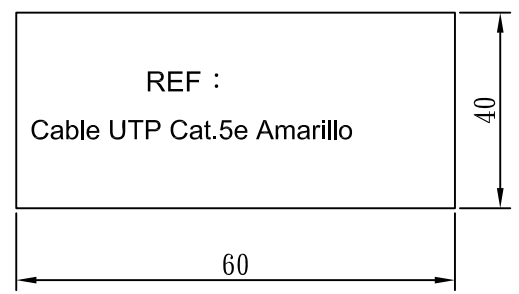

CUSTOMER NO:	REMARK
	Cablematic

PINOUT:

PART NO.:	CUSTOMER NO.:	LENGTH	PE BAG SIZE	LABEL SIZE	CARTON Q'TY
W47C5UYL0.25	RL31	250±20MM	6"*8"*0.06MM	40*60mm	350PCS
W47C5UYL0.5	RL32	500±30MM	6"*8"*0.06MM	40*60mm	300PCS
W47C5UYL01	RL33	1000±30MM	6"*8"*0.06MM	40*60mm	200PCS
W47C5UYL02	RL34	2000±30MM	6"*8"*0.06MM	40*60mm	150PCS
W47C5UYL03	RL35	3000±30MM	8"*10"*0.08MM	40*60mm	80PCS
W47C5UYL04	RL36	4000±40MM	8"*10"*0.08MM	40*60mm	60PCS
W47C5UYL05	RL37	5000±50MM	8"*12"*0.08MM	40*60mm	50PCS
W47C5UYL15	RL39	15000±100MM	8"*12"*0.08MM	40*60mm	20PCS
W47C5UYL20	RL40	20000±100MM	9"*14"*0.08MM	40*60mm	15PCS

3	OUTER JACKET PVC 45Pa YELLOW(1501) (RoHS)
2	RJ45 8P8C PLUG PLATED GOLD 3U" UN/SHIELD (RoHS)
1	CAT. 5E UTP CABLE 26#4P(7/0.16) CCA STRANDED TYPE YELLOW(1501) OD:5.0MM XXXXMM (RoHS)

B	ADD LENGTH	J.LAN	15/10/10										
REV.	ECR	DESCRIPTION	C.N. DATE										
<small>THESE DRAWINGS AND SPECIFICATIONS ARE THE PROPERTY OF WIRETEK COMPUTER LIMITED AND SHALL NOT BE REPRODUCED COPIED OR USED IN ANY MANNER WITHOUT THE PRIOR WRITTEN CONSENT OF WIRETEK COMPUTER LIMITED.</small>													
<small>UNLESS OTHERWISE SPECIFIED: DIMENSIONS ARE IN MILLIMETERS ANGULAR TOLERANCE: ±1.0°</small>		TITLE											
<table border="1"> <tr> <th>DIMENSIONS</th> <th>TOLERANCE</th> </tr> <tr> <td>0.00 TO 30.00mm</td> <td>±0.10mm</td> </tr> <tr> <td>30.01 TO 80.00mm</td> <td>±0.13mm</td> </tr> <tr> <td>80.01 TO 150.00mm</td> <td>±0.15mm</td> </tr> <tr> <td>150.01mm ↑</td> <td>±0.20mm</td> </tr> </table>		DIMENSIONS	TOLERANCE	0.00 TO 30.00mm	±0.10mm	30.01 TO 80.00mm	±0.13mm	80.01 TO 150.00mm	±0.15mm	150.01mm ↑	±0.20mm	<b>UTP CABLE</b>	
DIMENSIONS	TOLERANCE												
0.00 TO 30.00mm	±0.10mm												
30.01 TO 80.00mm	±0.13mm												
80.01 TO 150.00mm	±0.15mm												
150.01mm ↑	±0.20mm												
MATERIAL		PART NO.											
FINISH		SCALE											
<b>MATERIAL</b>		<b>W47C5UYLXX</b>											
<b>FINISH</b>		SHEET 1/2 UNIT MM SIZE A4 REV. B											