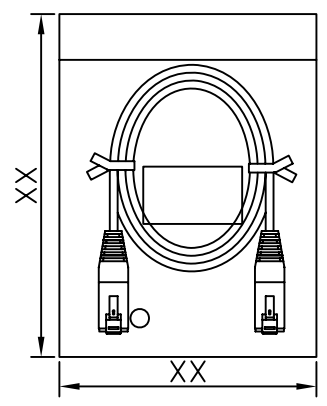

CUSTOMER NO:	REMARK
	Cablematic

PINOUT:

PART NO.:	CUSTOMER NO.:	LENGTH	PE BAG SIZE	LABEL SIZE	CARTON Q'TY
W47C5UYL0.25	RL31	250±20MM	6"*8"*0.06MM	40*60mm	350PCS
W47C5UYL0.5	RL32	500±30MM	6"*8"*0.06MM	40*60mm	300PCS
W47C5UYL01	RL33	1000±30MM	6"*8"*0.06MM	40*60mm	200PCS
W47C5UYL02	RL34	2000±30MM	6"*8"*0.06MM	40*60mm	150PCS
W47C5UYL03	RL35	3000±30MM	8"*10"*0.08MM	40*60mm	80PCS
W47C5UYL04	RL36	4000±40MM	8"*10"*0.08MM	40*60mm	60PCS
W47C5UYL05	RL37	5000±50MM	8"*12"*0.08MM	40*60mm	50PCS
W47C5UYL15	RL39	15000±100MM	8"*12"*0.08MM	40*60mm	20PCS
W47C5UYL20	RL40	20000±100MM	9"*14"*0.08MM	40*60mm	15PCS

3	OUTER JACKET PVC 45Pa YELLOW(1501) (RoHS)
2	RJ45 8P8C PLUG PLATED GOLD 3U" UN/SHIELD (RoHS)
1	CAT. 5E UTP CABLE 26#4P(7/0.16) CCA STRANDED TYPE YELLOW(1501) OD:5.0MM XXXXMM (RoHS)

B	ADD LENGTH	J.LAN	15/10/10										
REV.	ECR	DESCRIPTION	C.N. DATE										
<small>THESE DRAWINGS AND SPECIFICATIONS ARE THE PROPERTY OF WIRETEK COMPUTER LIMITED AND SHALL NOT BE REPRODUCED COPIED OR USED IN ANY MANNER WITHOUT THE PRIOR WRITTEN CONSENT OF WIRETEK COMPUTER LIMITED.</small>													
<small>UNLESS OTHERWISE SPECIFIED: DIMENSIONS ARE IN MILLIMETERS ANGULAR TOLERANCE: ±1.0°</small>		TITLE											
<table border="1"> <tr> <th>DIMENSIONS</th> <th>TOLERANCE</th> </tr> <tr> <td>0.00 TO 30.00mm</td> <td>±0.10mm</td> </tr> <tr> <td>30.01 TO 80.00mm</td> <td>±0.13mm</td> </tr> <tr> <td>80.01 TO 150.00mm</td> <td>±0.15mm</td> </tr> <tr> <td>150.01mm ↑</td> <td>±0.20mm</td> </tr> </table>		DIMENSIONS	TOLERANCE	0.00 TO 30.00mm	±0.10mm	30.01 TO 80.00mm	±0.13mm	80.01 TO 150.00mm	±0.15mm	150.01mm ↑	±0.20mm	<b>UTP CABLE</b>	
DIMENSIONS	TOLERANCE												
0.00 TO 30.00mm	±0.10mm												
30.01 TO 80.00mm	±0.13mm												
80.01 TO 150.00mm	±0.15mm												
150.01mm ↑	±0.20mm												
MATERIAL		PART NO.											
FINISH		SCALE											
<b>MATERIAL</b>		<b>W47C5UYLXX</b>											
<b>FINISH</b>		SHEET 1/2 UNIT MM SIZE A4 REV. B											