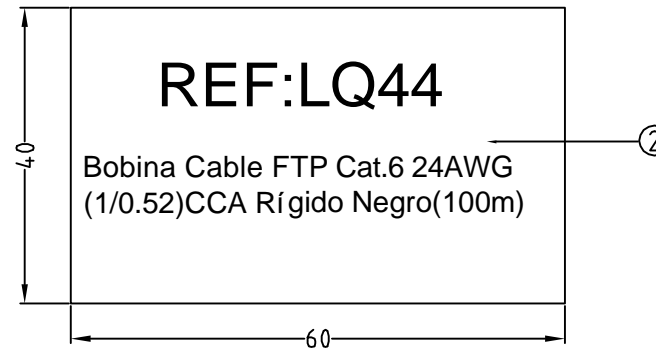

WEIGHT	CUSTOMER NO:	REMARK
M1-2062g	LQ44	Cablematic

**CABLE:**

1) CAT.6 FTP 24#4P(1/0.52)WITH”+” CCA SOLID TYPE  
 OD6.2MM BLACK(1101) 100M/ROLL PRINT:1M : : 100M RoHS

A		FIRST EDITION	W/L	11/11/25
REV.	ECR	DESCRIPTION	C.N.	DATE
THESE DRAWINGS AND SPECIFICATIONS ARE THE PROPERTY OF WIRETEK COMPUTER LIMITED AND SHALL NOT BE REPRODUCED COPIED OR USED IN ANY MANNER WITHOUT THE PRIOR WRITTEN CONSENT OF WIRETEK COMPUTER LIMITED.		TITLE <b>FTP CABLE</b>		
UNLESS OTHERWISE SPECIFIED: DIMENSIONS ARE IN MILLIMETERS ANGULAR TOLERANCE: ±1.0°				
DIMENSIONS		TOLERANCE	CHKD.	CONF.
0.00 TO 30.00mm		±0.10mm	DR. W.L	APPD.
30.01 TO 80.00mm		±0.13mm		
80.01 TO 150.00mm		±0.15mm		
150.01mm		±0.20mm	PART NO. 2615-1300	
MATERIAL		SCALE	SHEET 1/1	UNIT MM
FINISH			SIZE A4	REV. A